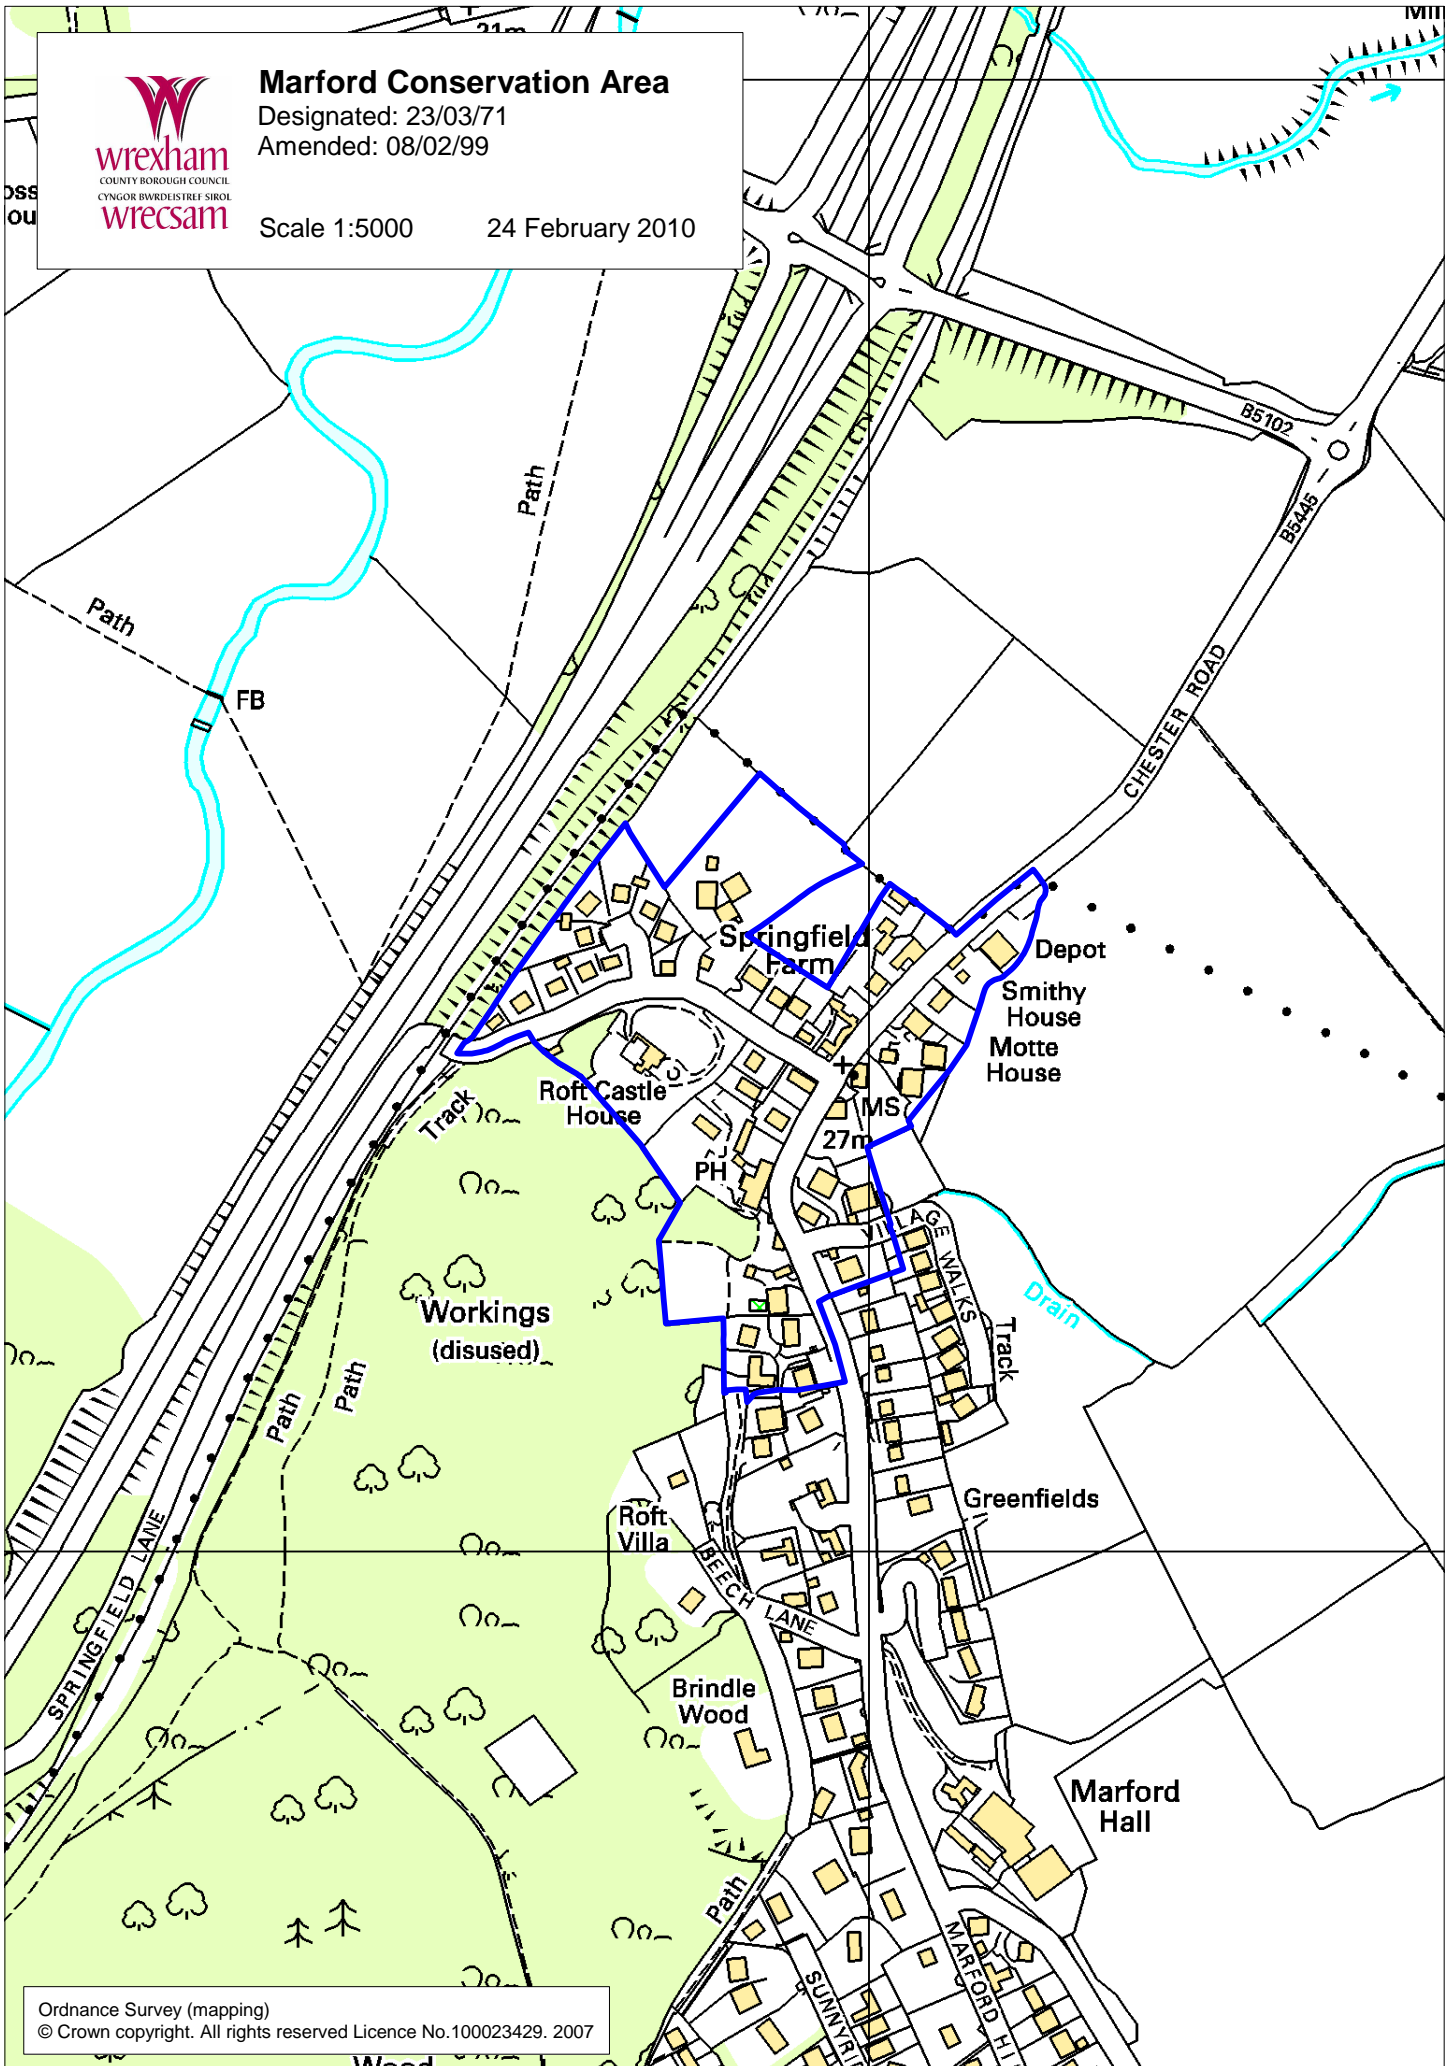

Marford Conservation Area

Designated: 23/03/71

Amended: 08/02/99

Scale 1:5000

24 February 2010

Ordnance Survey (mapping)
© Crown copyright. All rights reserved Licence No.100023429. 2007