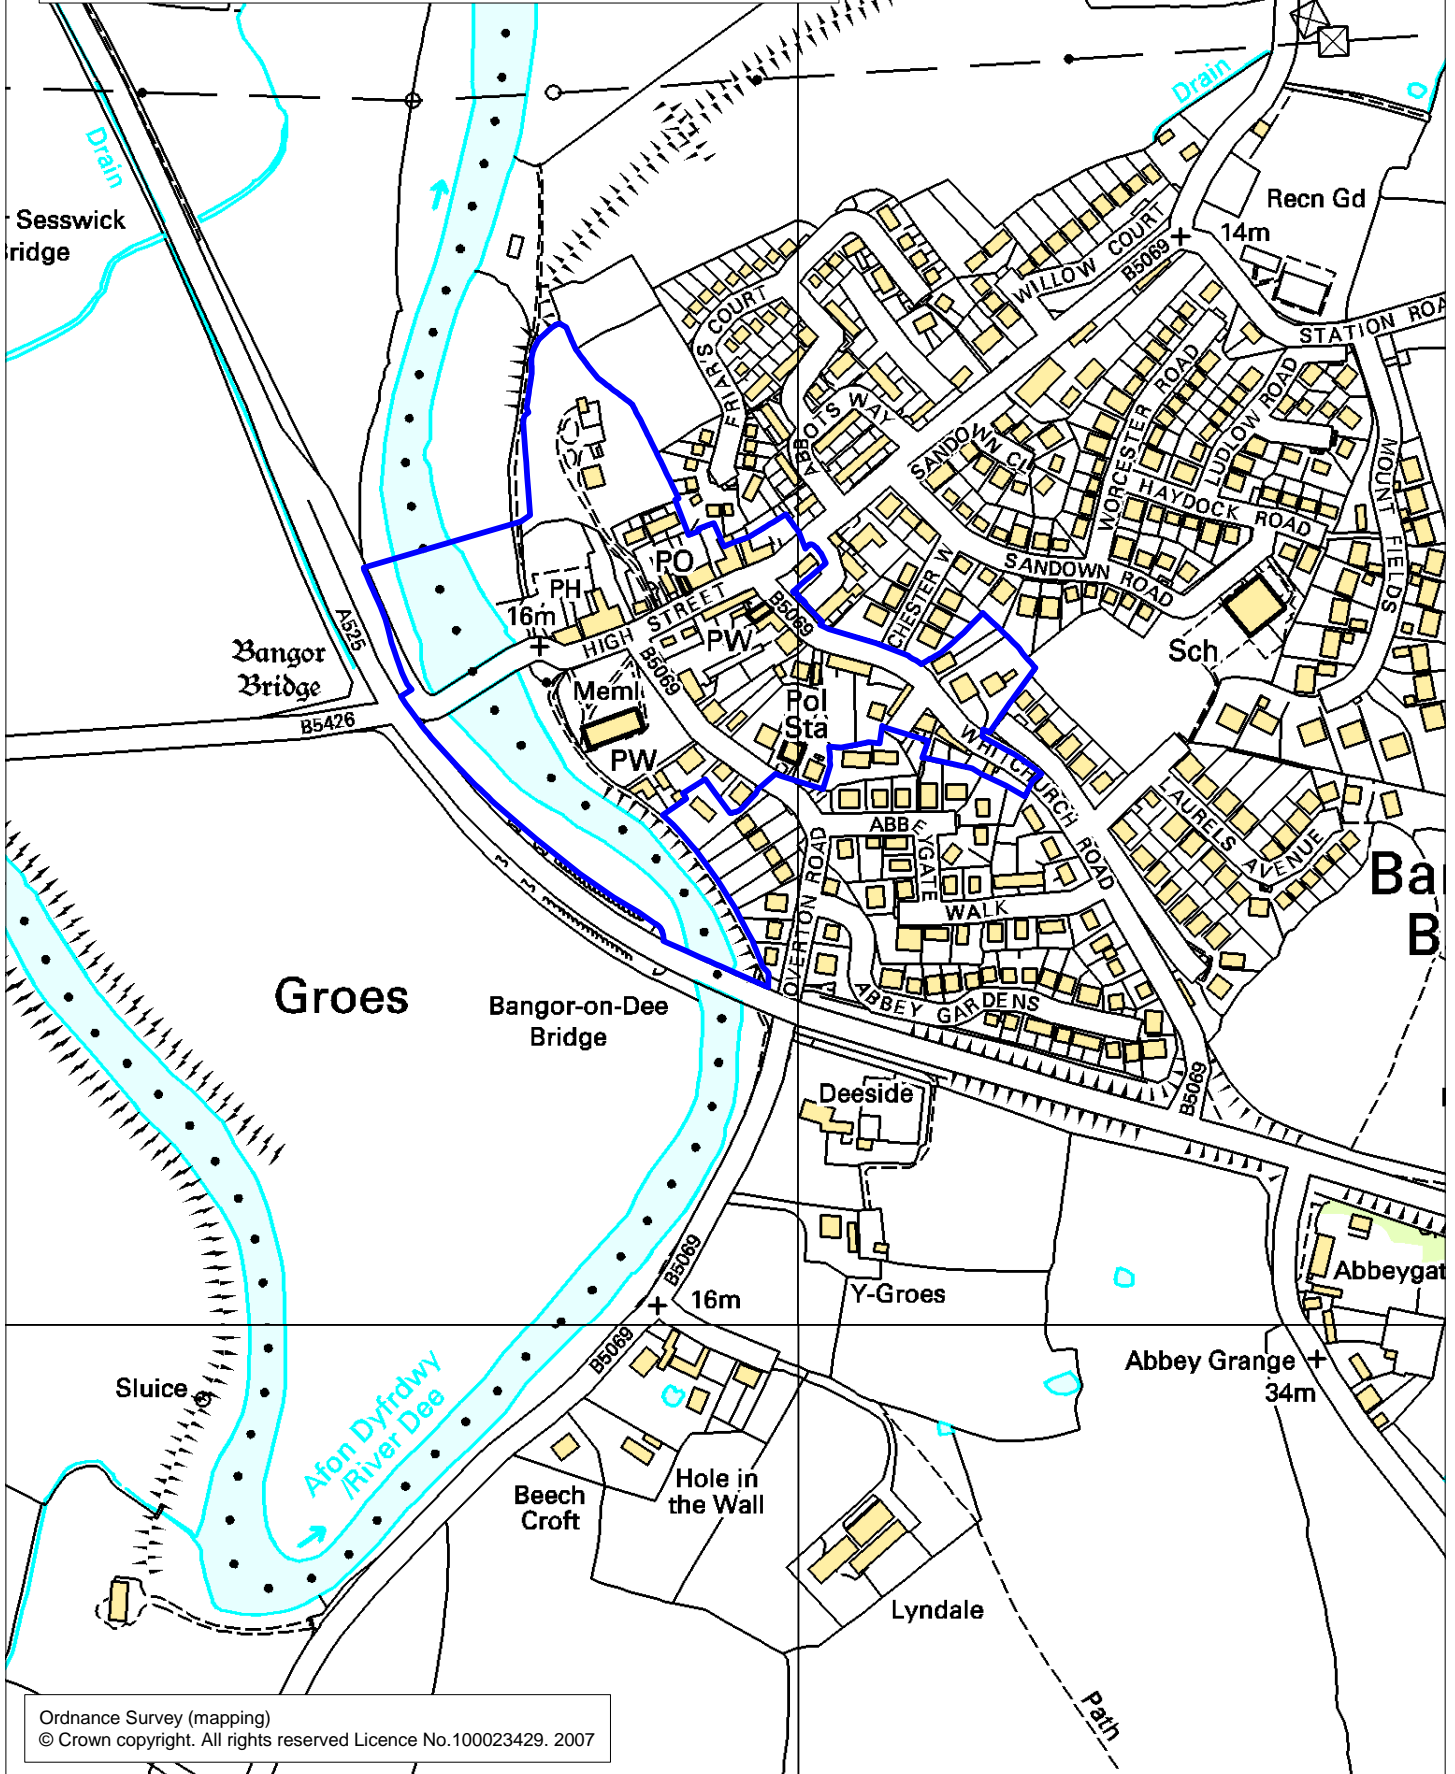

Bangor on Dee Conservation Area

Designated: 23/03/71
Amended: 02/11/99
Article 4(2) Direction - Designated: 03/09/2010
Character Assessment Adopted: 13/07/2010

Scale 1:5000 3 September 2010

Ordnance Survey (mapping)
© Crown copyright. All rights reserved Licence No.100023429. 2007