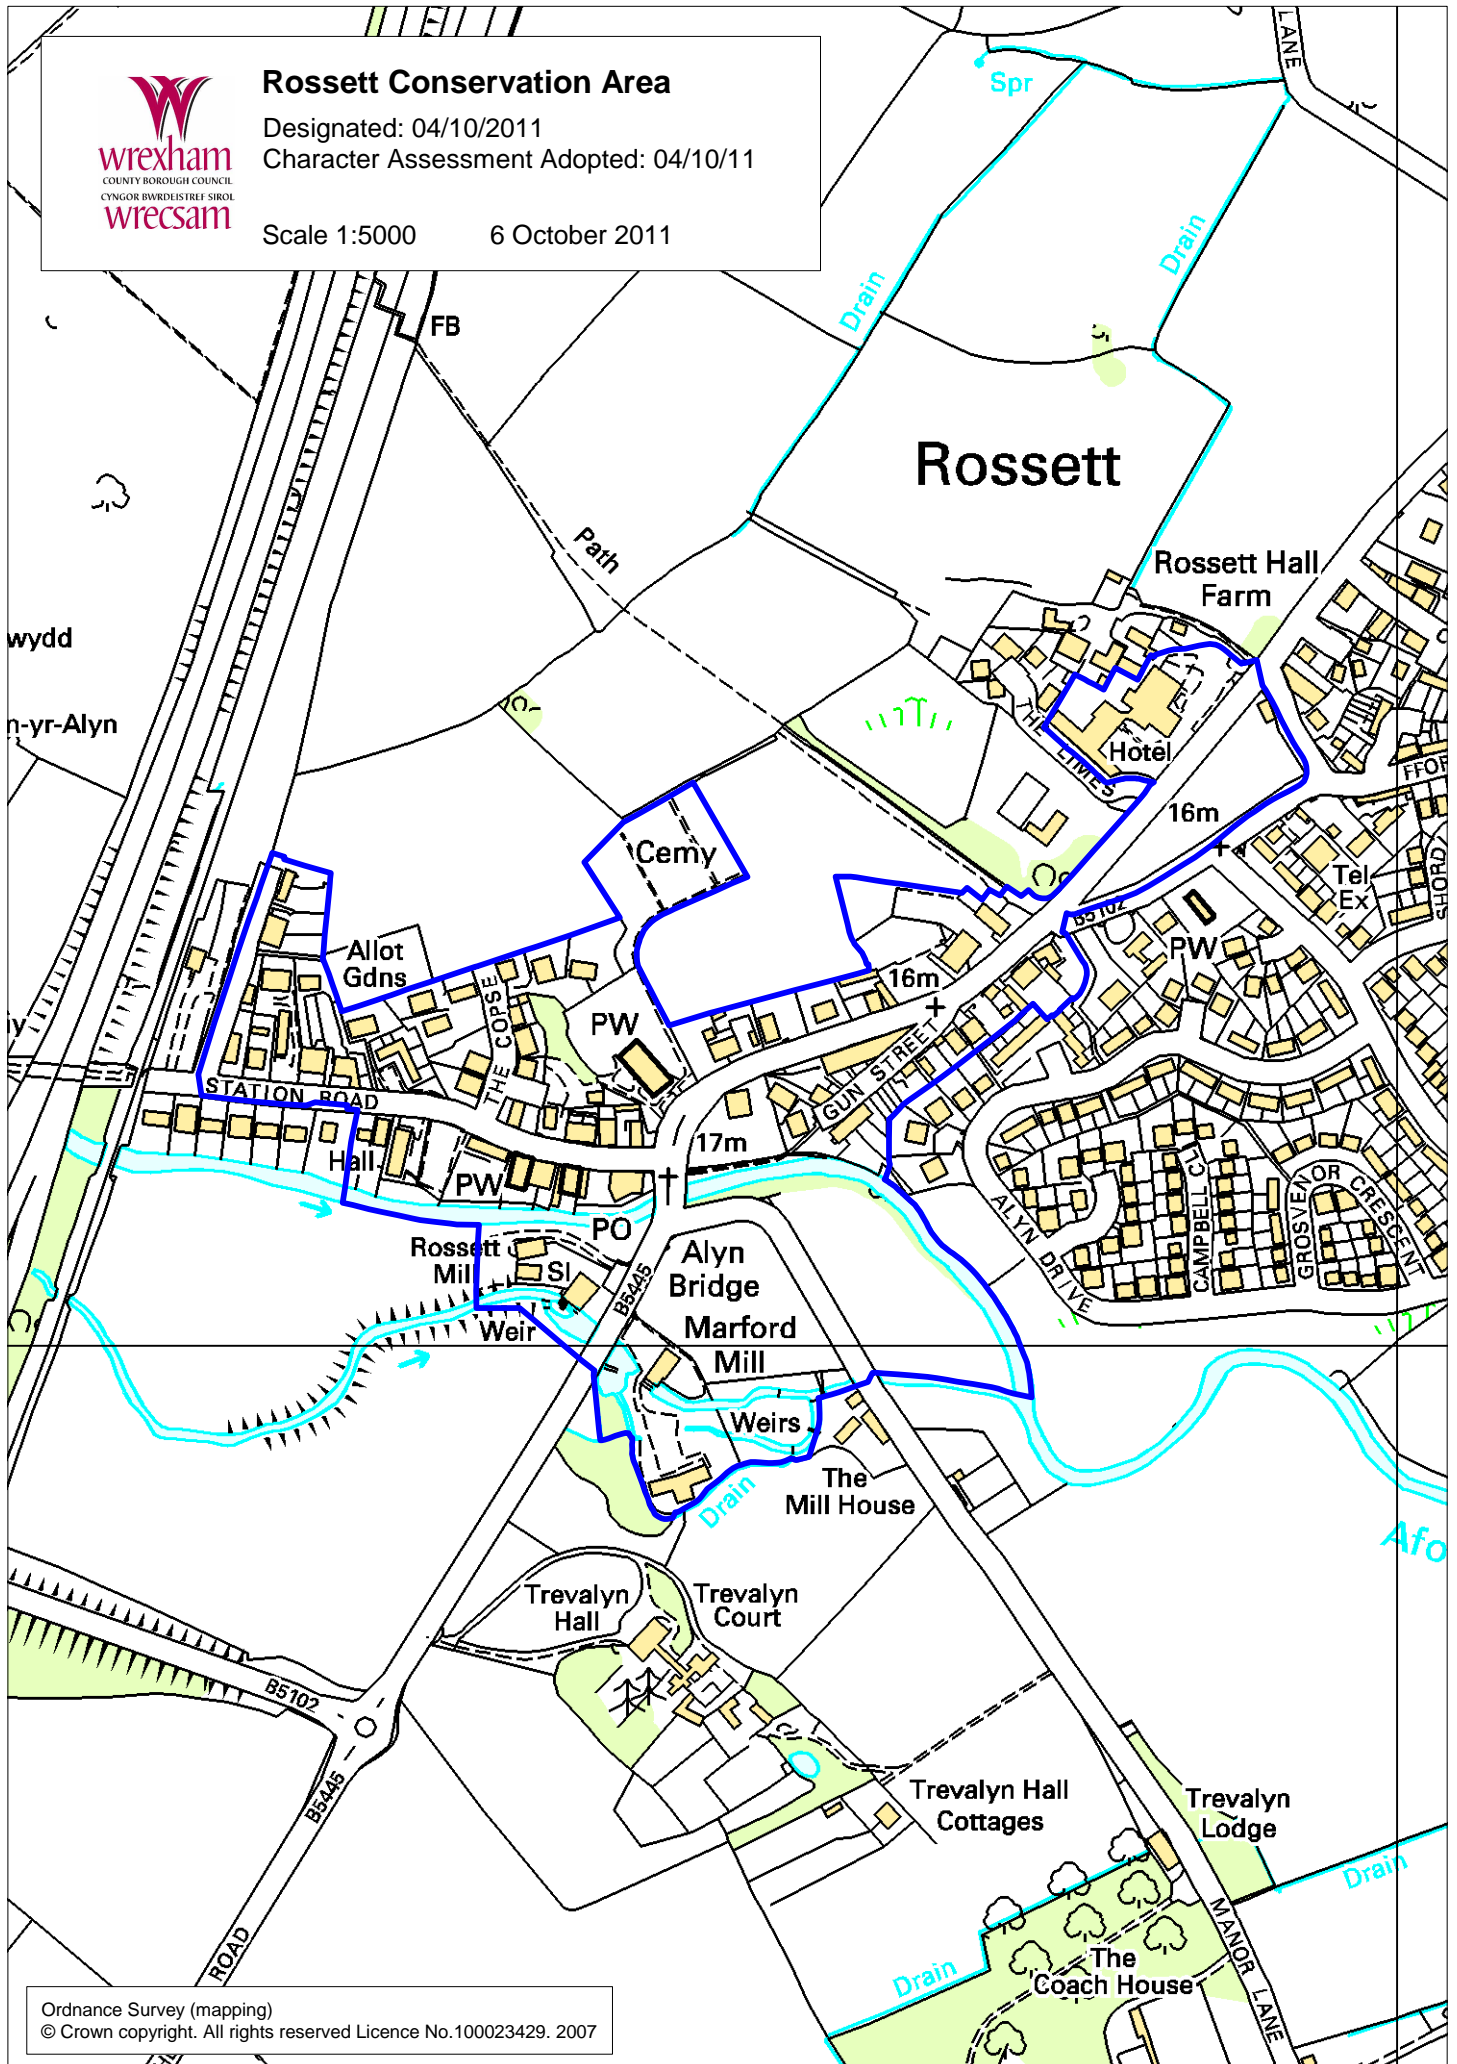

# Rossett Conservation Area

Designated: 04/10/2011

Character Assessment Adopted: 04/10/11

Scale 1:5000

6 October 2011

Ordnance Survey (mapping)  
© Crown copyright. All rights reserved Licence No.100023429. 2007