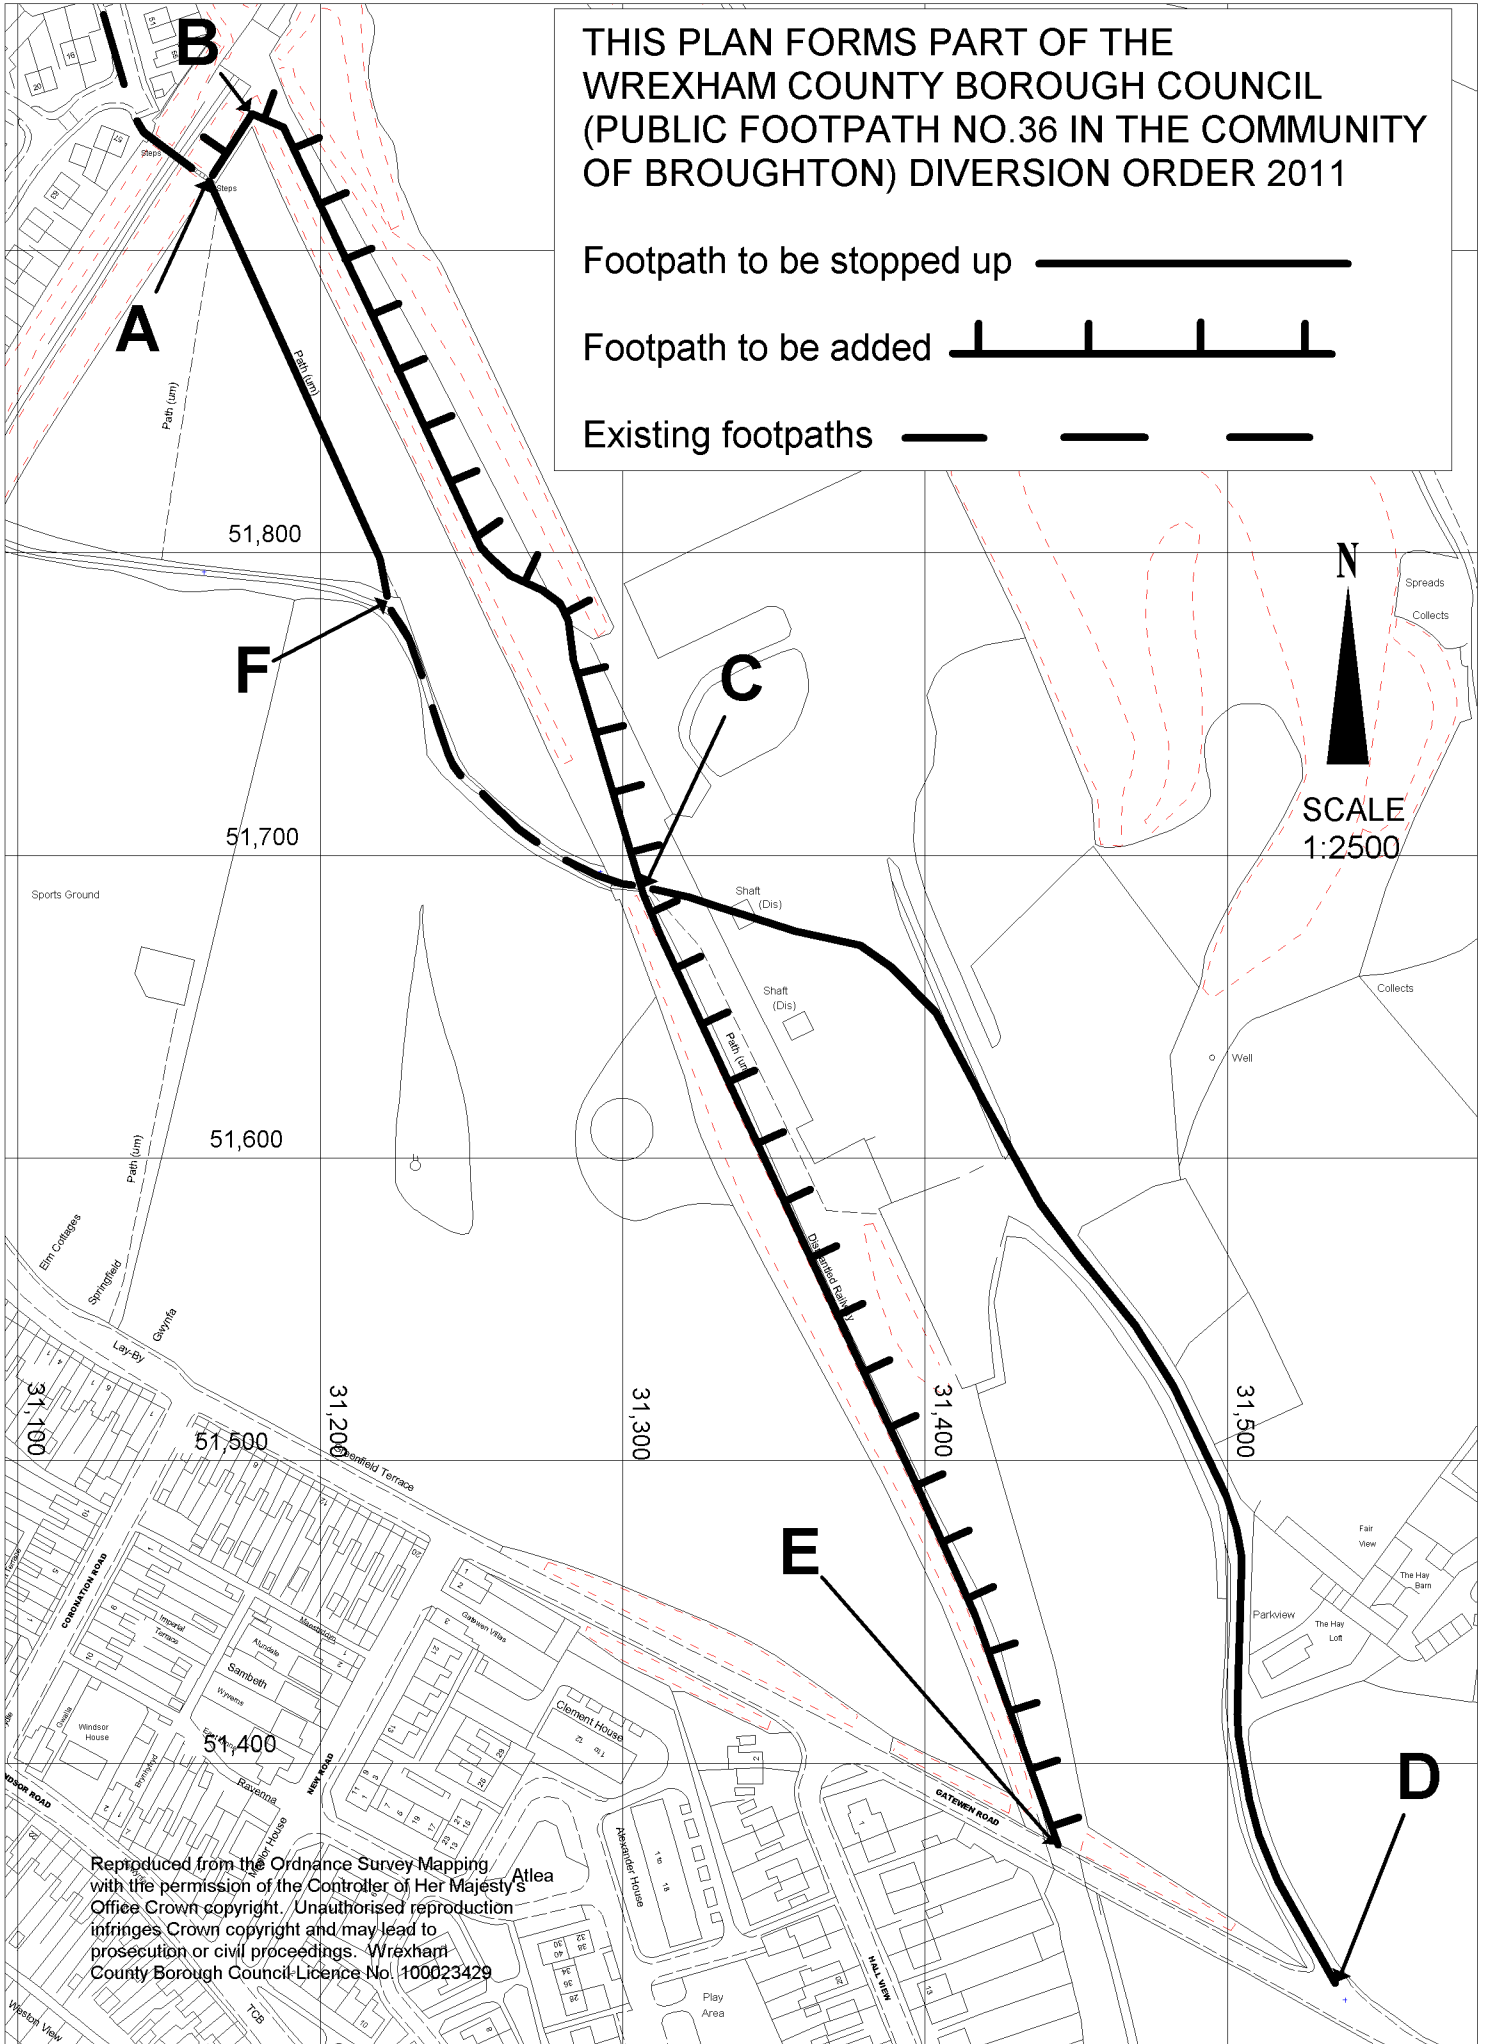

**THIS PLAN FORMS PART OF THE
WREXHAM COUNTY BOROUGH COUNCIL
(PUBLIC FOOTPATH NO.36 IN THE COMMUNITY
OF BROUGHTON) DIVERSION ORDER 2011**

Footpath to be stopped up 

Footpath to be added 

Existing footpaths 

Reproduced from the Ordnance Survey Mapping with the permission of the Controller of Her Majesty's Stationery Office Crown copyright. Unauthorised reproduction infringes Crown copyright and may lead to prosecution or civil proceedings. Wrexham County Borough Council Licence No. 100023429