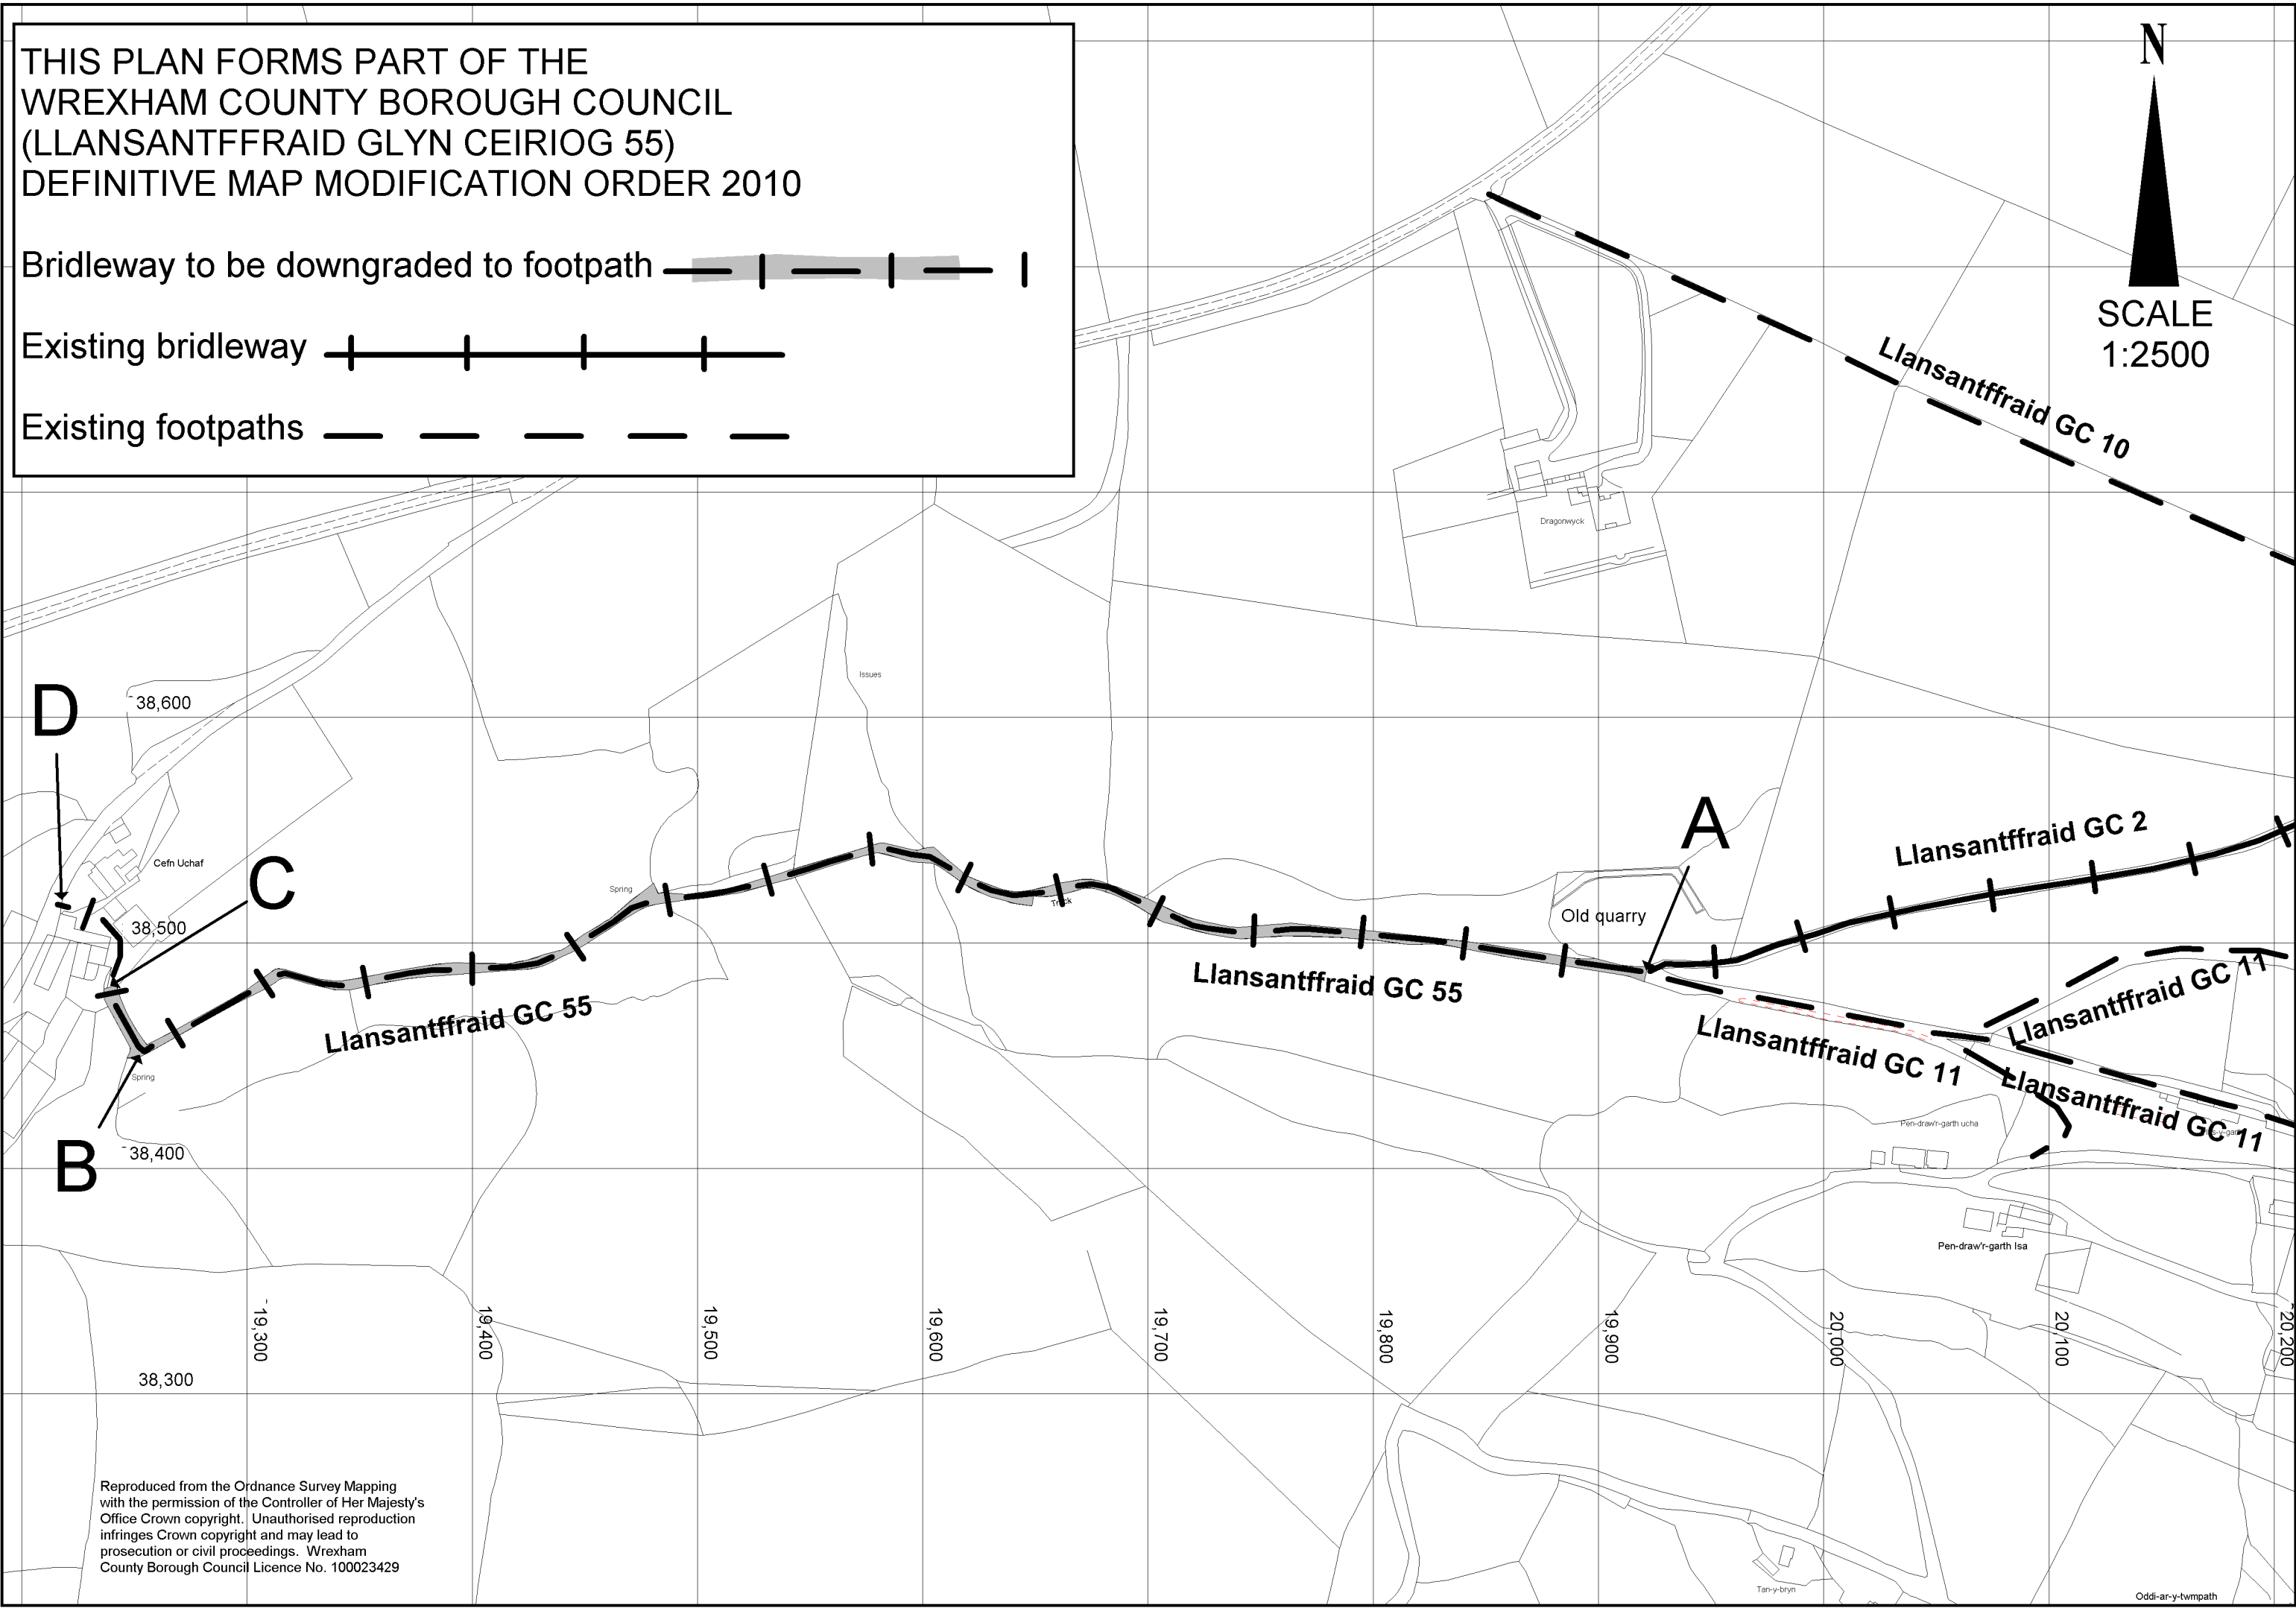

THIS PLAN FORMS PART OF THE
 WREXHAM COUNTY BOROUGH COUNCIL
 (LLANSANTFFRAID GLYN CEIRIOG 55)
 DEFINITIVE MAP MODIFICATION ORDER 2010

- Bridleway to be downgraded to footpath 
- Existing bridleway 
- Existing footpaths 

Reproduced from the Ordnance Survey Mapping with the permission of the Controller of Her Majesty's Office Crown copyright. Unauthorised reproduction infringes Crown copyright and may lead to prosecution or civil proceedings. Wrexham County Borough Council Licence No. 100023429