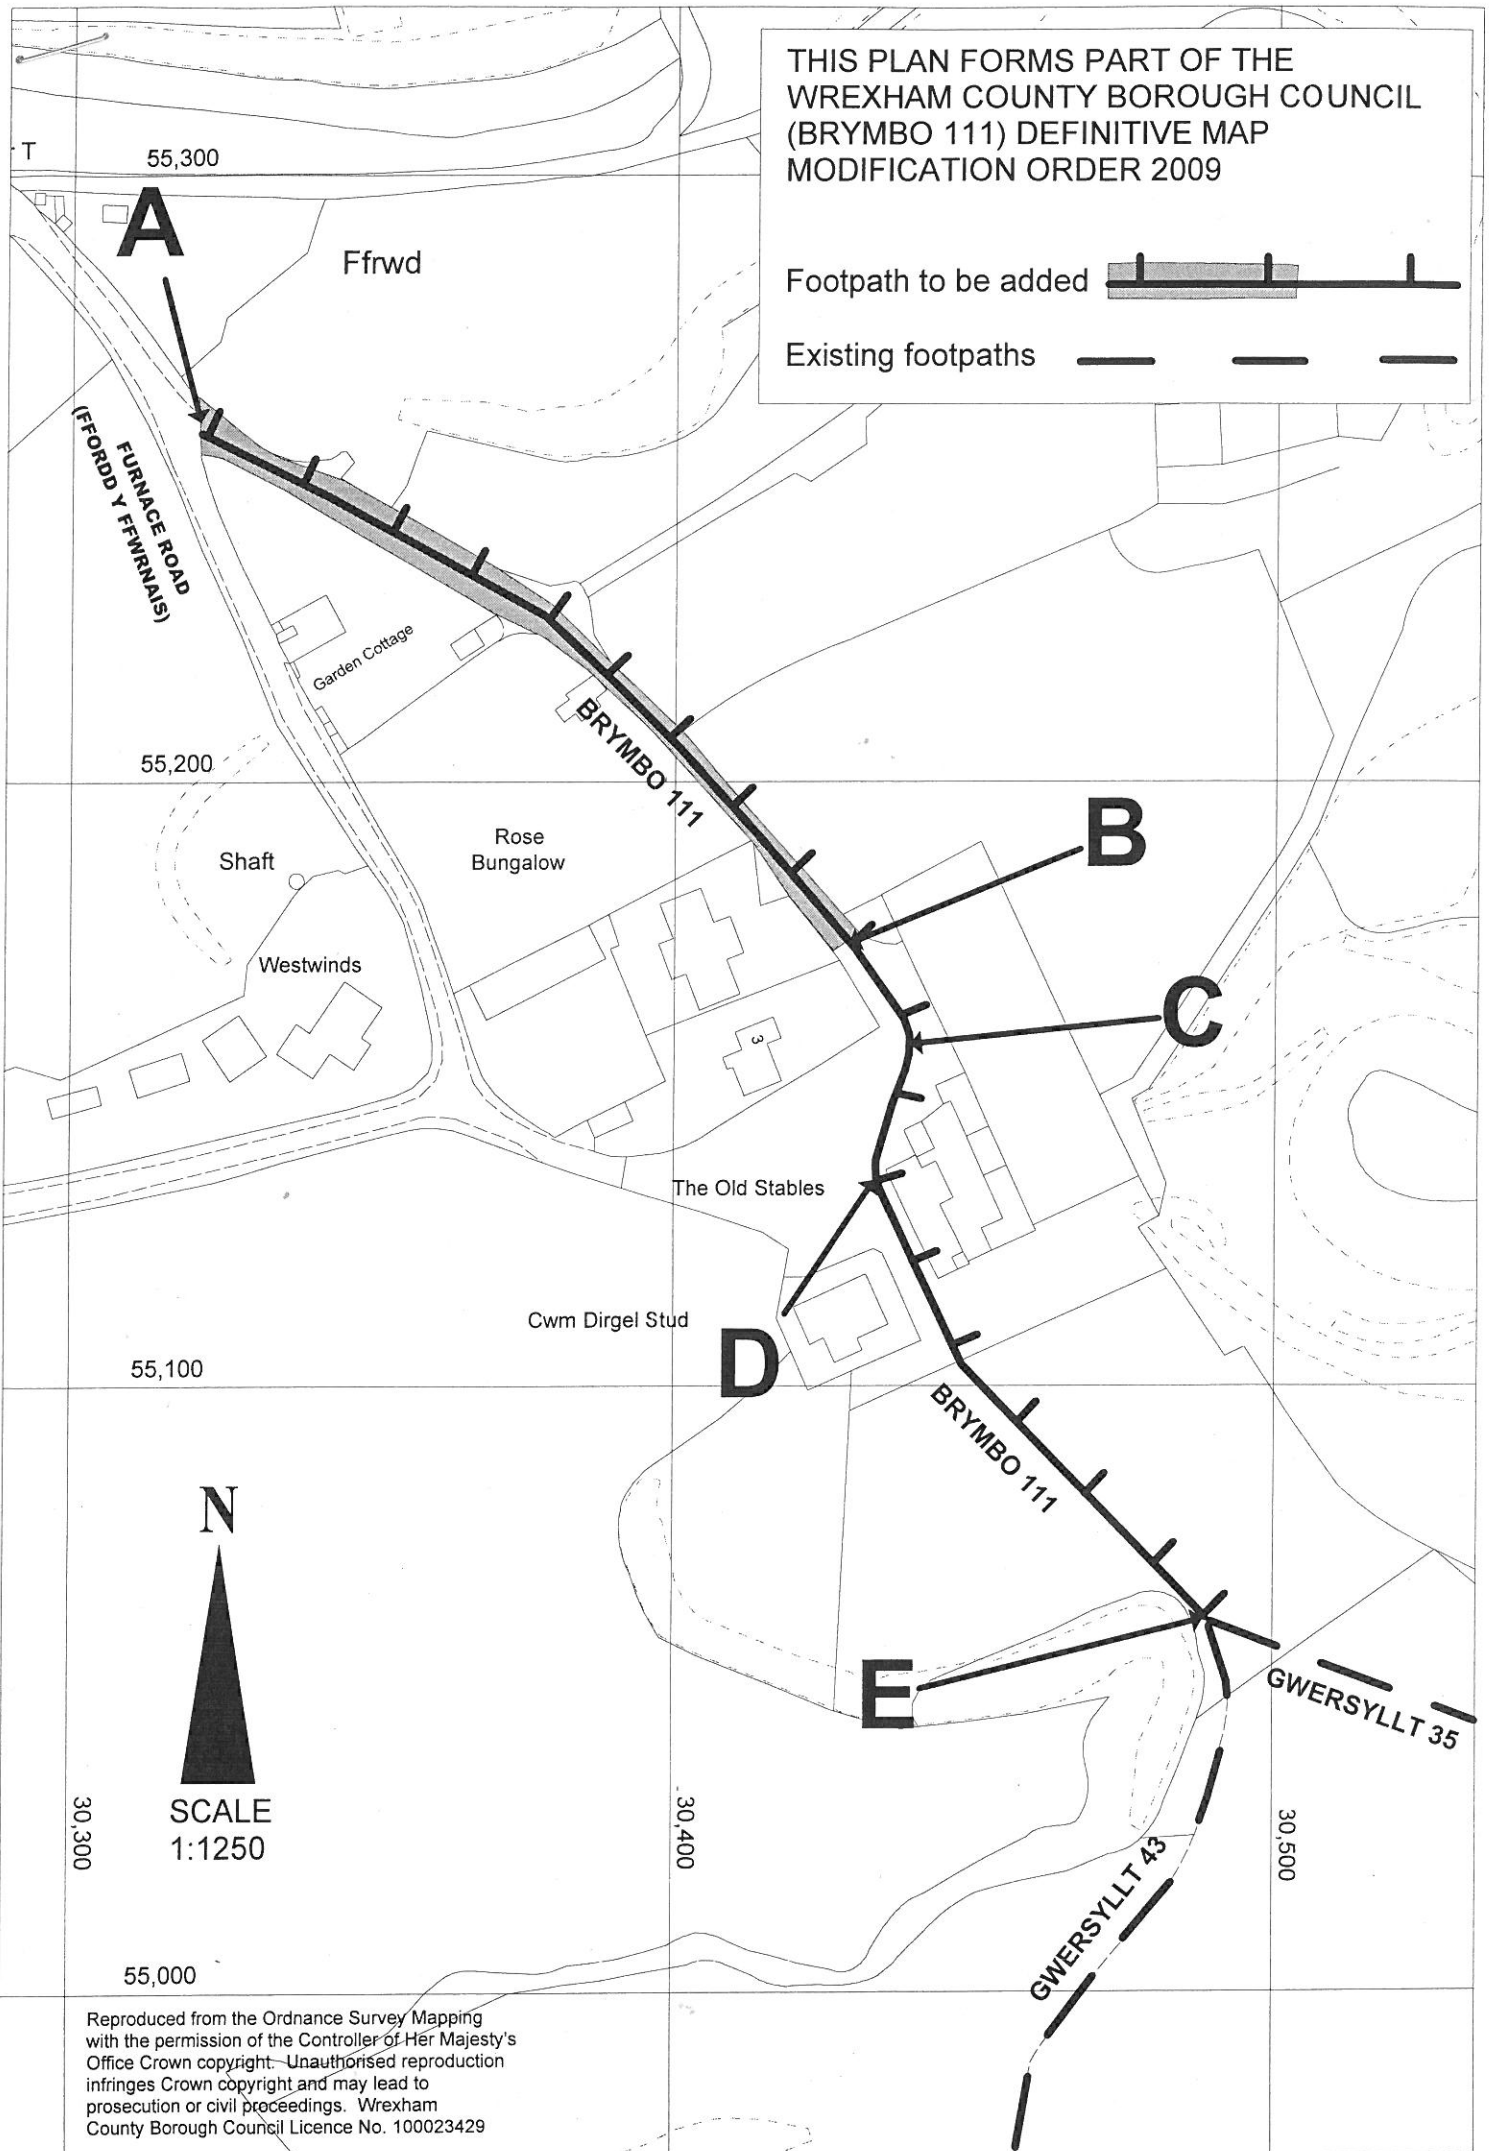

THIS PLAN FORMS PART OF THE
WREXHAM COUNTY BOROUGH COUNCIL
(BRYMBO 111) DEFINITIVE MAP
MODIFICATION ORDER 2009

Footpath to be added 
Existing footpaths 

Reproduced from the Ordnance Survey Mapping
with the permission of the Controller of Her Majesty's
Office Crown copyright. Unauthorised reproduction
infringes Crown copyright and may lead to
prosecution or civil proceedings. Wrexham
County Borough Council Licence No. 100023429