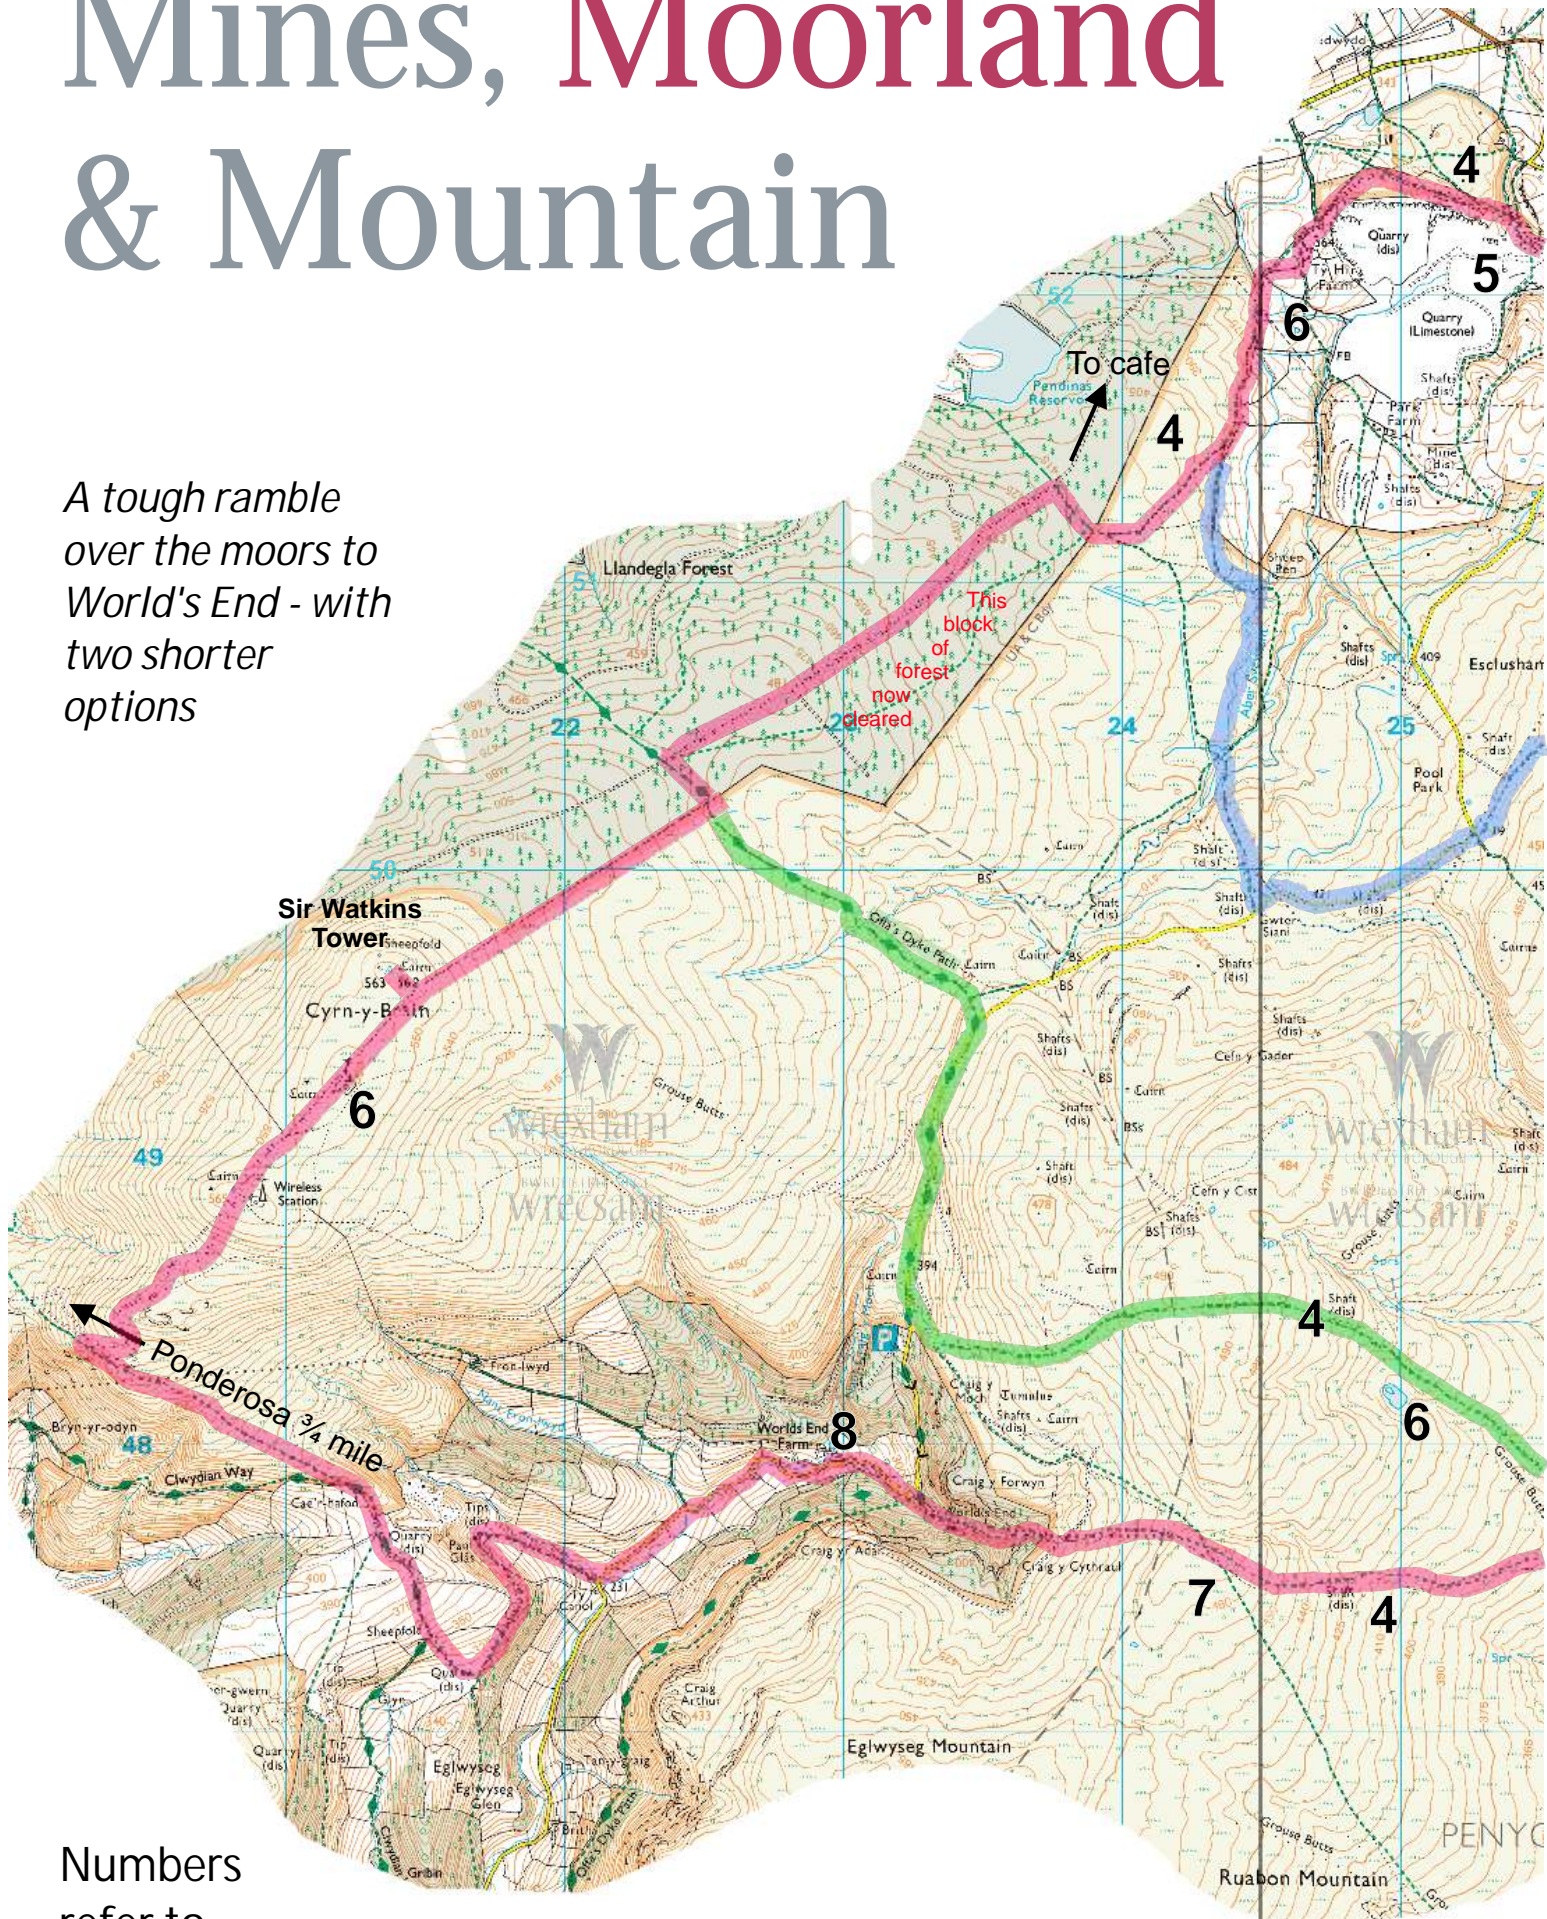

# Mines, Moorland & Mountain

A tough ramble over the moors to World's End - with two shorter options

Numbers refer to points of interest

Scale 1 km  
1/2 mile

© Crown Copyright. All rights reserved.  
Wrexham County Borough Council 2007 Licence No. 0100023429

Overlap on other map